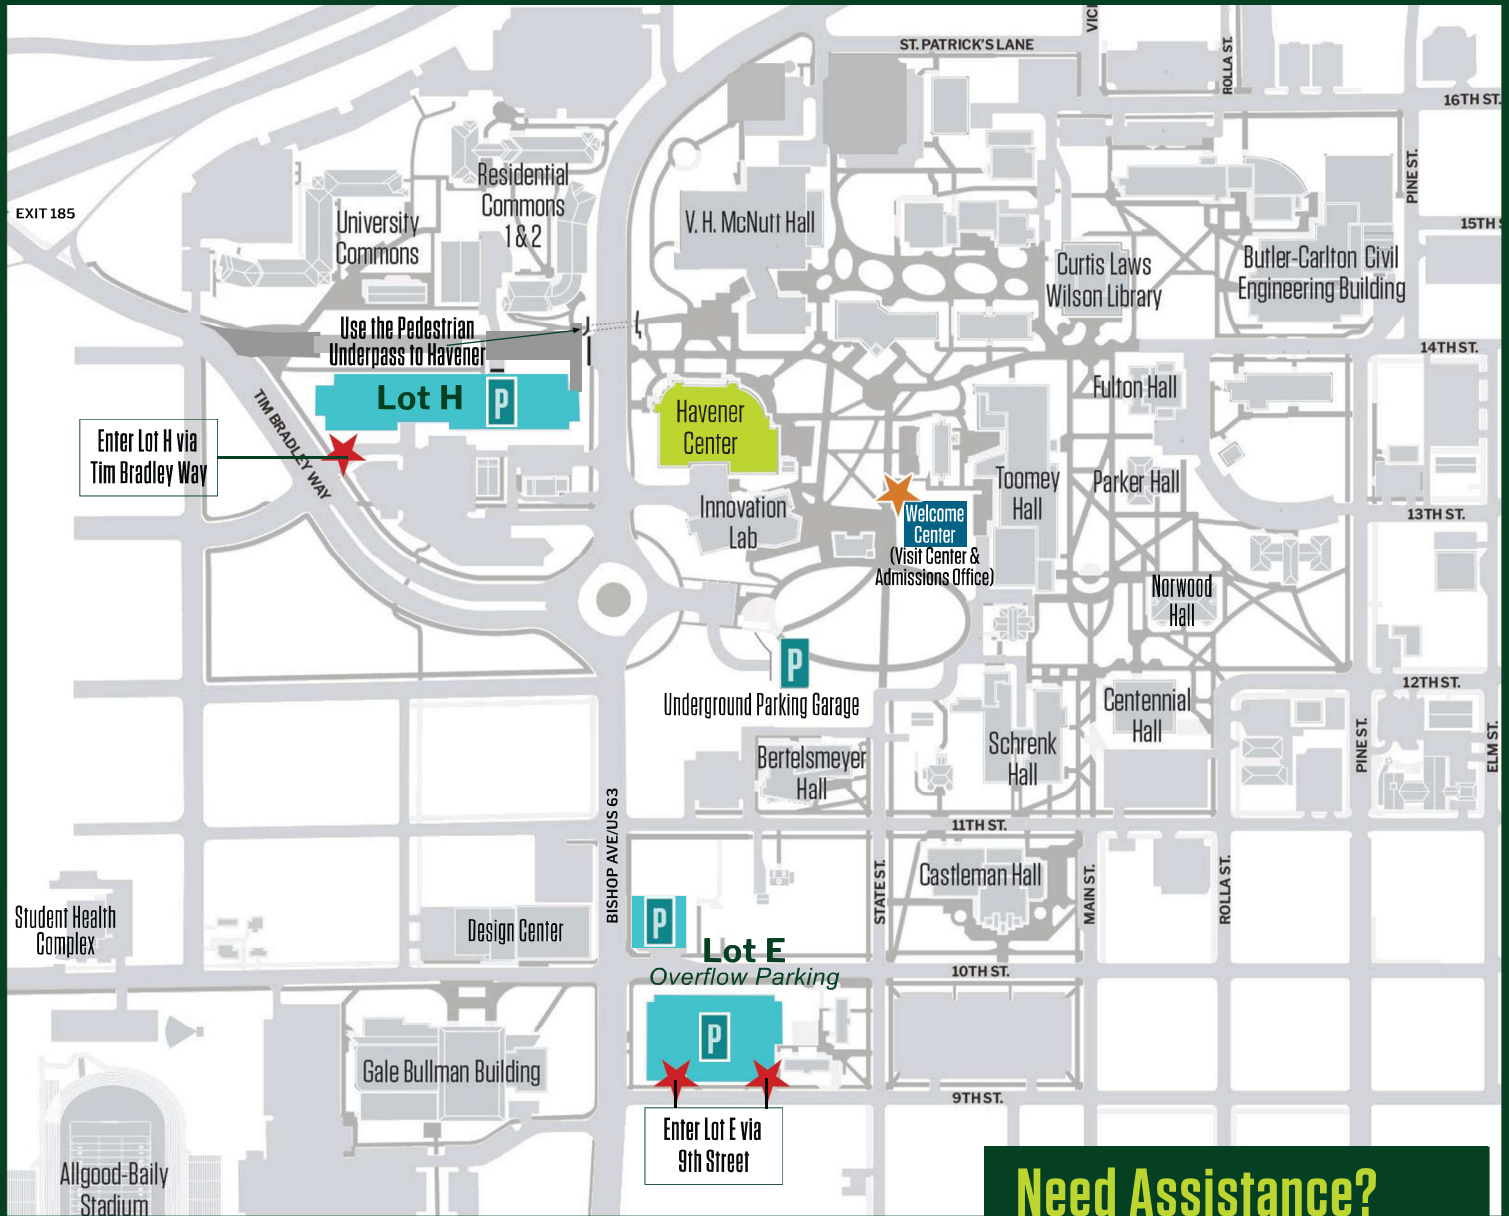

**July 31, 2026**

**Discover Day**

**9:00 - 3:30**

Please display this parking pass on the FRONT dash of your vehicle. See map on reverse side for visitor parking information.

---

**MISSOURI S&T**

## Need Assistance?

<b>Admissions Offices</b>	573-341-6731 Welcome Center
<b>Parking Lot Operations</b>	573-341-4303
<b>University Police</b>	573-341-4300

Discover Day visitors are permitted to park in any parking spot in Lot H on their event date. After parking in Lot H, visitors are encouraged to use the Pedestrian Underpass by Residential Commons to get to the Welcome Center. If there are no available parking spaces in Lot H, overflow parking is available in Lot E. If you park in Lot E, please proceed to the crosswalk at 10th and State St, turn left and walk towards the Welcome Center.

Visitors needing accessible parking may park in the underground parking garage located at 699 Tim Bradley Way. To avoid a parking ticket violation, visitors are required to use the adjacent QR parking code for entrance to the parking garage.

Check-in for the event is located in the Welcome Center.

Accessible Parking QR code

Use for entry at garage